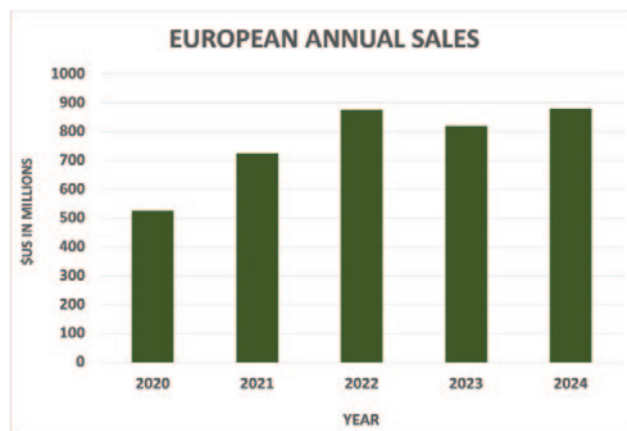

YEAR	CAT	RING	SOLD	% W/D	% S/R	% S/C	GROSS $	AVG $
2024	15825	13230	10758	16.4%	81.3%	68.0%	880,711,475	81,866
2023	16950	14167	11451	16.4%	80.8%	67.6%	820,178,066	71,625
2022	16684	13987	11656	16.2%	83.3%	69.9%	875,493,624	75,111
2021	16533	13419	11189	18.8%	83.4%	67.7%	725,280,603	64,821
2020	14337	11293	9280	21.2%	82.2%	64.7%	525,209,641	56,596