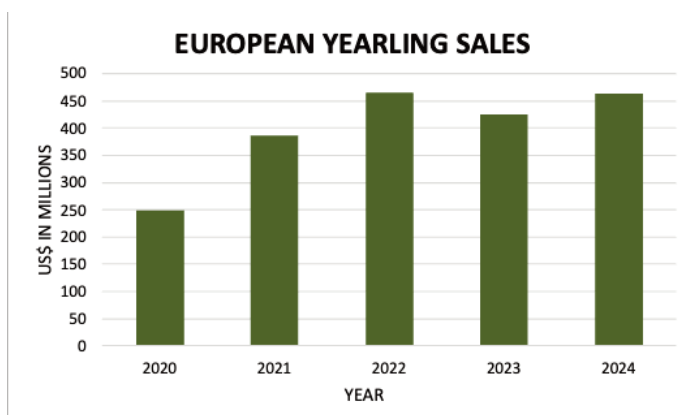

YEAR	CAT	RING	SOLD	% W/D	% S/R	% S/C	GROSS $	AVG $
2024	6335	5785	4695	8.7%	81.2%	74.1%	463,984,128	98,825
2023	6385	5811	4812	9.0%	82.8%	75.4%	424,463,338	88,209
2022	6275	5677	4818	9.5%	84.9%	76.8%	465,668,678	96,652
2021	5895	5365	4522	9.0%	84.3%	76.7%	386,070,679	85,376
2020	5001	4304	3465	13.9%	80.5%	69.3%	248,135,340	71,612