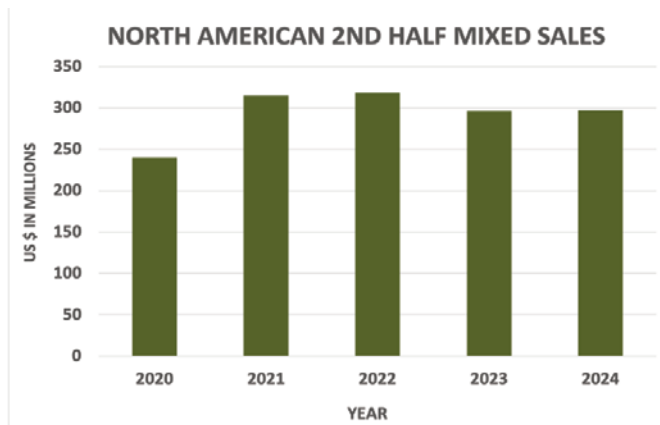

YEAR	CAT	RING	SOLD	% W/D	% S/R	% S/C	GROSS $	AVG $
2024	4159	3162	2549	24.0%	80.6%	61.3%	303,495,400	119,064
2023	4663	3534	2822	24.2%	79.9%	60.5%	310,269,300	109,947
2022	4763	3491	2703	26.7%	77.4%	56.7%	328,740,400	121,621
2021	4770	3762	3020	21.1%	80.3%	63.3%	320,752,900	106,210
2020	4561	3384	2691	25.8%	79.5%	59.0%	245,469,900	91,219