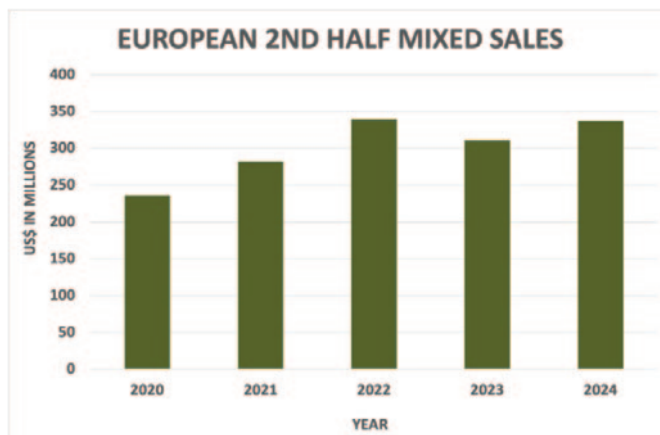

YEAR	CAT	RING	SOLD	% W/D	% S/R	% S/C	GROSS $	AVG $
2024	7118	5496	4581	22.8%	83.4%	64.4%	337,333,581	73,638
2023	7996	6234	4982	22.0%	79.9%	62.3%	310,655,900	62,356
2022	7748	6114	5083	21.1%	83.1%	65.6%	340,131,920	66,916
2021	7922	6277	5284	20.8%	84.2%	66.7%	281,779,355	53,327
2020	7061	5349	4577	24.2%	85.6%	64.8%	236,008,978	51,564