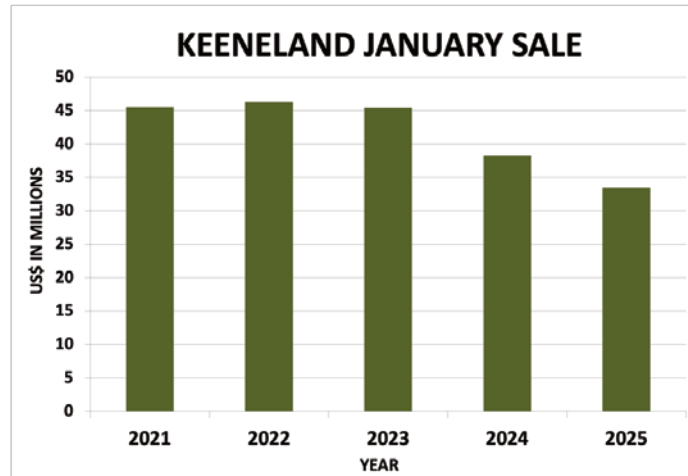

YEAR	CAT	RING	SOLD	% W/D	% S/R	% S/C	GROSS $	AVG $
2025	1322	930	685	29.7%	73.7%	51.8%	33,444,900	48,825
2024	1487	1077	831	27.6%	77.2%	55.9%	38,339,300	46,136
2023	1618	1248	962	22.9%	77.1%	59.5%	45,408,300	47,202
2022	1609	1256	1013	21.9%	80.7%	63.0%	46,341,100	45,746
2021	1608	1223	998	23.9%	81.6%	62.1%	45,522,100	45,613