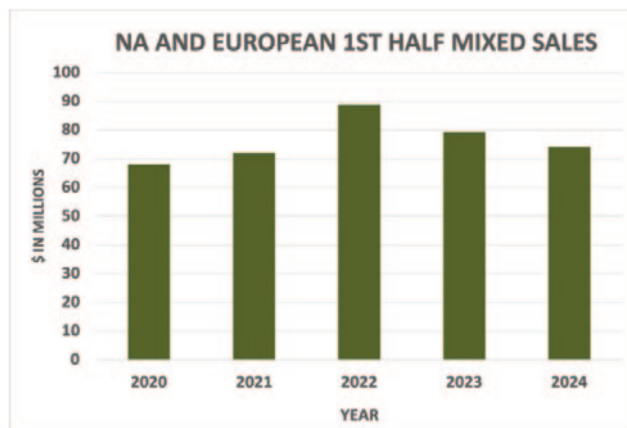

YEAR	CAT	RING	SOLD	% W/D	% S/R	% S/C	GROSS $	AVG $
2024	3884	3038	2157	21.8%	71.0%	55.5%	74,140,658	34,372
2023	4104	3225	2541	21.4%	78.8%	61.9%	79,216,181	31,175
2022	4326	3455	2826	20.1%	81.8%	65.3%	88,764,955	31,410
2021	4321	3206	2457	25.8%	76.6%	56.9%	72,449,170	29,487
2020	4533	3426	2622	24.4%	76.5%	57.8%	68,316,492	26,055