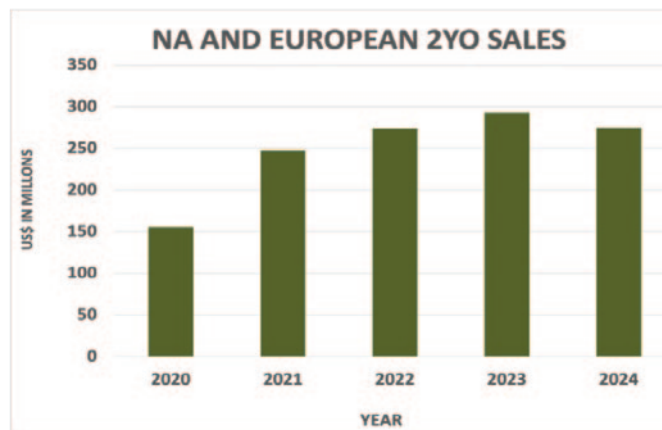

YEAR	CAT	RING	SOLD	% W/D	% S/R	% S/C	GROSS $	AVG $
2024	4975	3642	2869	26.8%	78.8%	57.7%	274,647,608	95,729
2023	5146	3813	3103	25.9%	81.4%	60.3%	296,163,624	95,444
2022	4979	3658	3034	26.5%	82.9%	60.9%	276,555,867	91,152
2021	4794	3437	2872	28.3%	83.6%	59.9%	249,881,466	87,006
2020	4554	2812	2164	38.3%	77.0%	47.5%	159,642,493	73,772