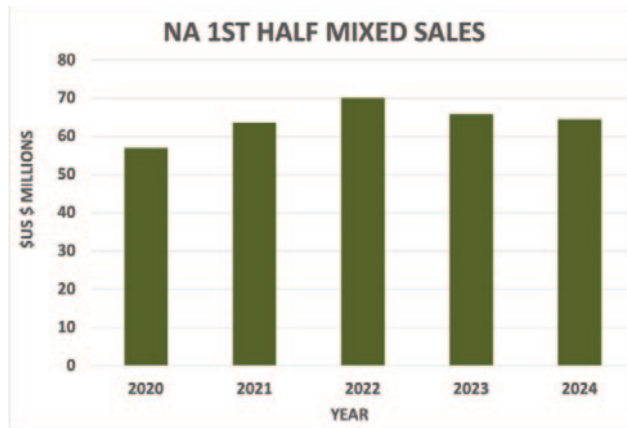

YEAR	CAT	RING	SOLD	% W/D	% S/R	% S/C	GROSS $	AVG $
2024	2686	2086	1477	22.3%	55.0%	55.0%	64,455,100	43,639
2023	2756	2138	1744	22.4%	63.3%	63.3%	65,470,200	37,540
2022	2786	2208	1846	20.7%	66.3%	66.3%	69,948,200	37,892
2021	2941	2316	1825	21.3%	62.1%	62.1%	63,653,650	34,879
2020	3153	2309	1826	26.8%	57.9%	57.9%	57,135,400	31,290