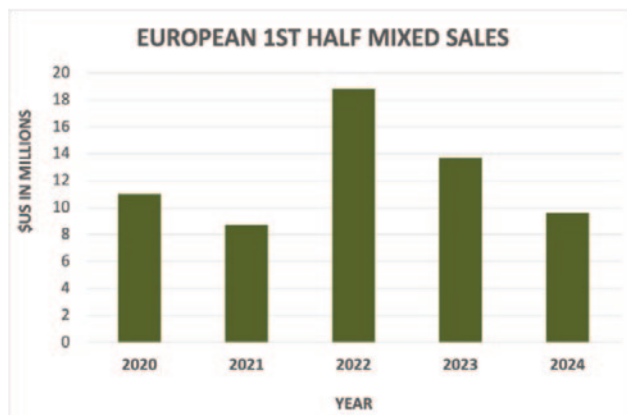

YEAR	CAT	RING	SOLD	% W/D	% S/R	% S/C	GROSS $	AVG $
2024	1198	952	680	20.5%	71.4%	56.8%	9,685,558	14,243
2023	1348	1087	813	19.4%	74.8%	60.3%	13,745,981	16,908
2022	1540	1249	979	18.9%	78.4%	63.6%	18,816,755	19,220
2021	1380	890	632	35.5%	71.0%	45.8%	8,795,520	13,917
2020	1380	1117	796	19.1%	71.3%	57.7%	11,181,092	14,047