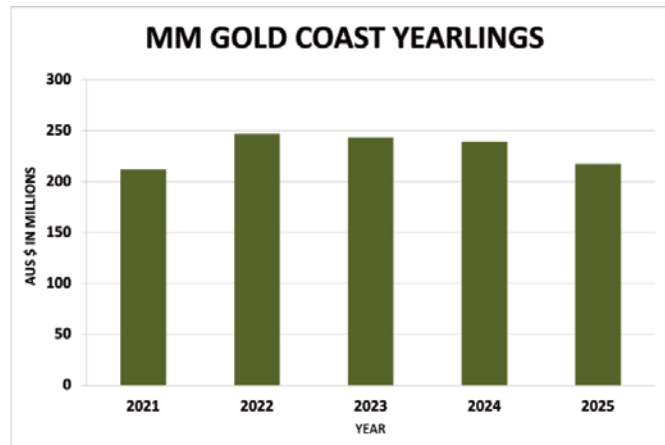

YEAR	CAT	RING	SOLD	% W/D	% S/R	% S/C	GROSS $	AVG $
2025	1401	1147	1009	18.1%	88.0%	72.0%	217,444,000	215,504
2024	1475	1337	1118	9.4%	83.6%	75.8%	239,117,000	213,879
2023	1279	1143	1008	10.6%	88.2%	78.8%	243,250,000	241,319
2022	1235	1149	1013	7.0%	88.2%	82.0%	242,670,000	239,556
2021	1286	1169	1016	9.1%	86.9%	79.0%	211,721,000	208,387